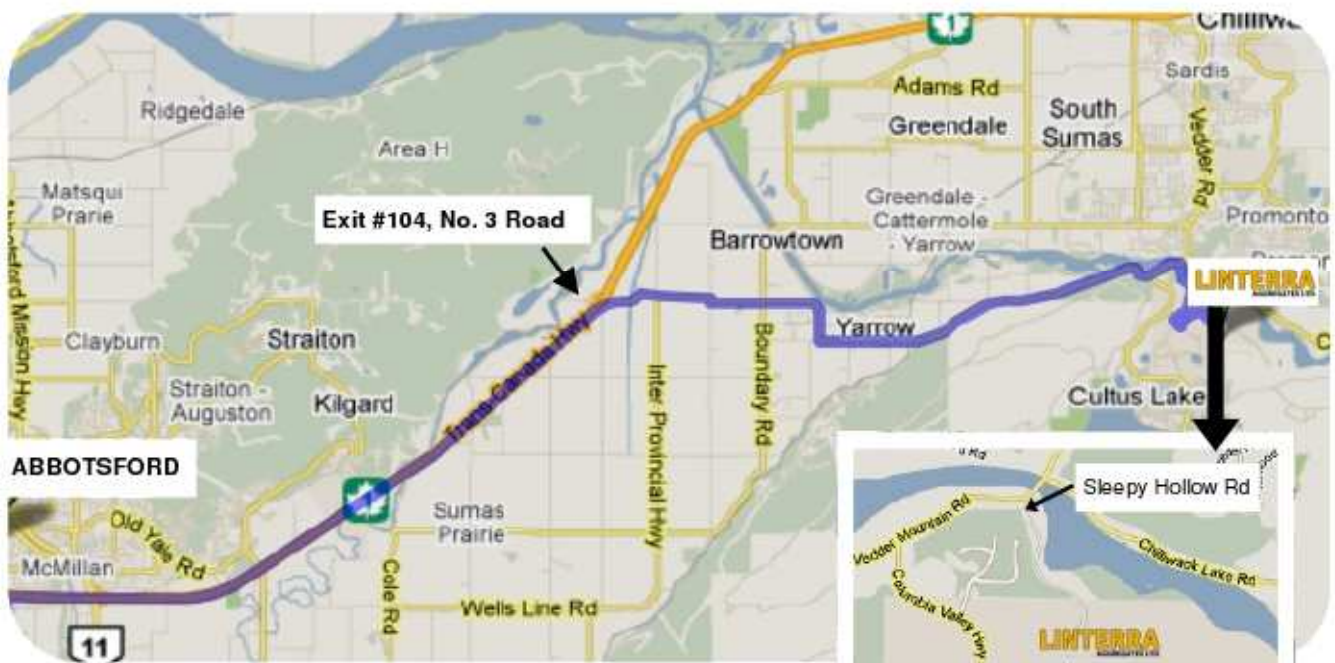

LINTERRA

AGGREGATES LTD.

Cultus Division

Ph. 604-702-0317

Hours: 7AM - 5PM

DIRECTIONS from Abbotsford, BC

- From Highway 1, take Exit #104: No. 3 Road South
- Turn right at Tolmie Rd. and immediately go left onto No. 3 Rd
- Turn left at Yarrow Central; continue onto Vedder Mountain Rd
- Turn right onto Sleepy Hollow Rd (just before Vedder River).
- Follow signs to the Cultus Quarry and Cultus Gravel Pit.