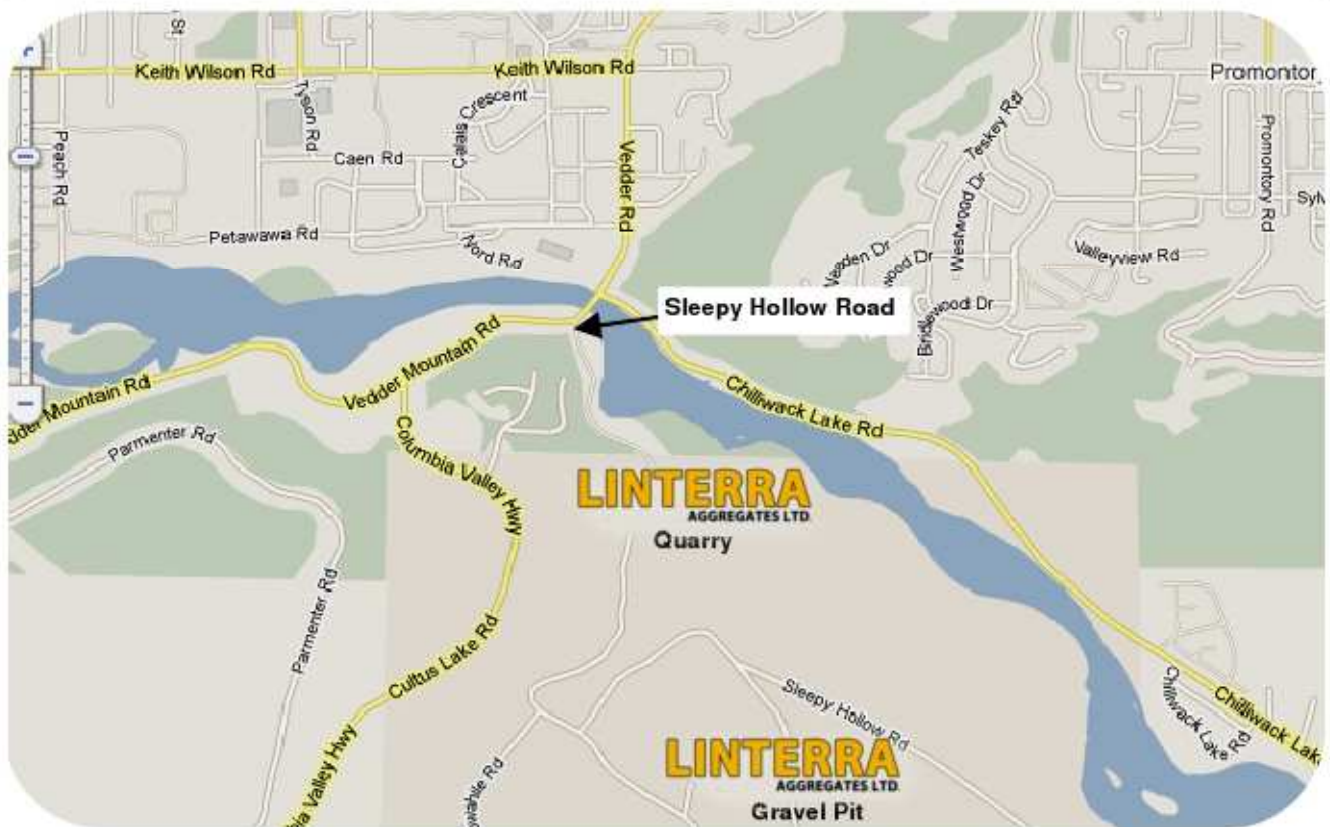

LINTERRA

AGGREGATES LTD.

Cultus Division

Ph. 604-702-0317

Hours: 7AM - 5PM

DIRECTIONS:

(Chilliwack, BC)

- From Highway 1, take Exit #119 Vedder Road South.
- Continue South until you cross the Vedder River.
- After the bridge, take the first left onto Sleepy Hollow Rd.
- Follow signs to the Cultus Quarry and Cultus Gravel Pit.